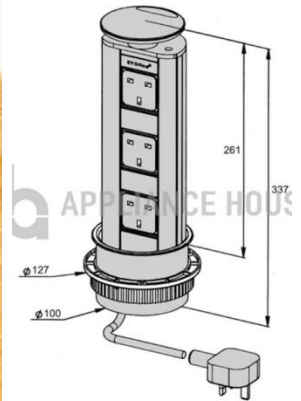

EVOLINE, PORT 3 SOCKET UK IN STAINLESS STEEL

- Max. worktop thickness 50 mm
- Mounting hole Ø 102 mm
- Power cable with grounded plug
- Origin: Germany

Just let the junction boxes, plugs and cables disappear into the recess. When the **EVOLINE®** Port is closed, only the frame, the cover and the emerging cables can be seen.

The patented rocking cover is on the one hand a handle and on the other hand a kink protection for the cables. The high-quality aluminium housing of the **EVOLINE®** Port can be easily pulled out by tilting the lid. Gentle pressure causes the electrification module to disappear into the cavity that provides space for most commercially available plugs. The rocking cover leaves space for the cables.

This popup socket tower can be built into virtually any worktop or cabinet. Ideal for offices, kitchenettes, showrooms, and everywhere where designing, and exhibition is significant.

Three **power sockets**, housing aluminium, rocking cover, and collar are **silver plastic**