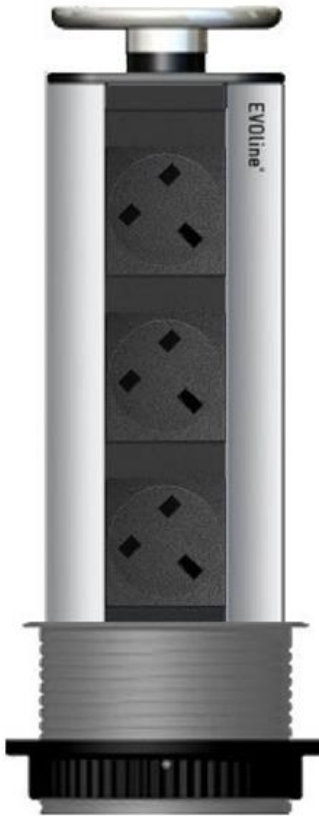

EVOLINE, PORT 3 SOCKET UK IN STAINLESS STEEL

- Max. worktop thickness 50 mm
- Mounting hole Ø 102 mm
- Power cable with grounded plug
- Origin: Germany

Just let the junction boxes, plugs and cables disappear into the recess. When the **EVOLINE®** Port is closed, only the frame, the cover and the emerging cables can be seen.

The patented rocking cover is on the one hand a handle and on the other hand a kink protection for the cables. The high-quality aluminium housing of the **EVOLINE®** Port can be easily pulled out by tilting the lid. Gentle pressure causes the electrification module to disappear into the cavity that provides space for most commercially available plugs. The rocking cover leaves space for the cables.

This popup socket tower can be built into virtually any worktop or cabinet. Ideal for offices, kitchenettes, showrooms, and everywhere where designing, and exhibition is significant.

Three **power sockets**, housing aluminium, rocking cover, and collar are **silver plastic**