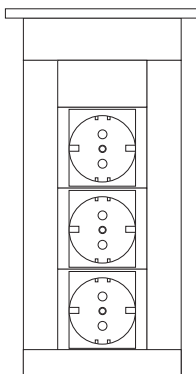

VersaELITE concealed powerdock

IP54 certification
 2 meters cables included
 Stainless steel top
 2 Power sockets + 2 USB -5V (battery recharge)
 UK version/ Type G
 Purpose: Kitchen, Conference room, Hotel, Office

Ip54 tested, meaning water proof when closed.

ø 124 mm

G (UK)

certifications

The VersaElite module embraces a high standard of technological development, with a concealed system bringing electric to kitchen worktops, executive desks and workstations. Expose the sockets as and when required and then push it down freeing up workspace. Gentle pressure can be applied to release/pop up the locking system: Versa Elite, can then be drawn into position by hand. A factory fitted rubber seal prevents water infiltration: it can be used on every worktop.

EPFOLUOS Pte Ltd

Add> 7 Jalan Kilang #01-01 Singapore 159407 T> +65 6376 0983 F> +65 6235 0356 W> epfoluos.com M>sales@epfoluos.com

Dimensions:

Mounting hole

VersaElite Socket without Flush Fit Adaptor

VersaElite with Flush Fit Adaptor