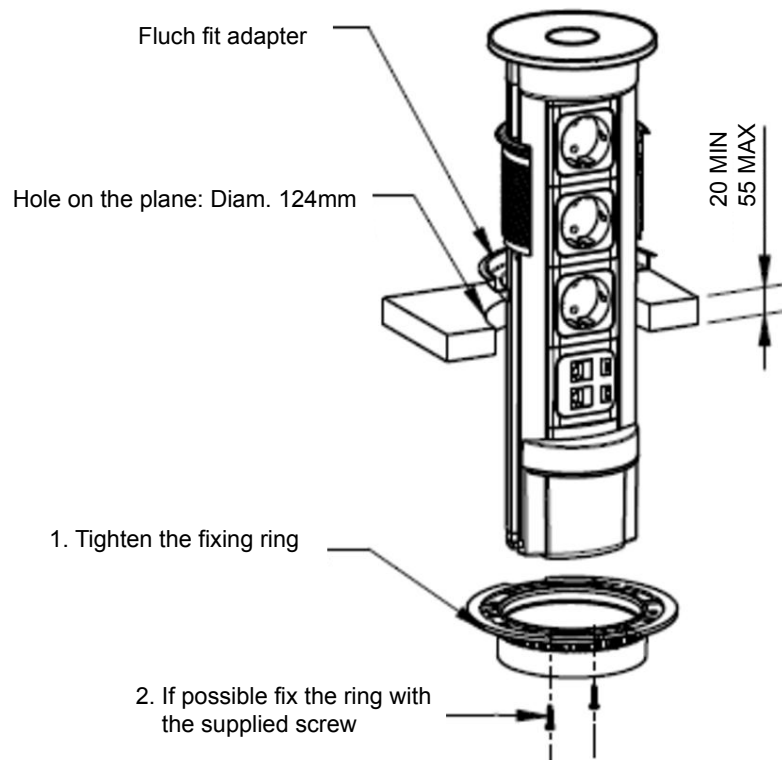

VersaELITE concealed powerdock

IP54 certification
 2 meters cables included
 Stainless steel top
 2 Power sockets + 2 USB -5V (battery recharge)
 UK version/ Type G
 Purpose: Kitchen, Conference room, Hotel, Office

Ip54 tested, meaning water proof when closed.

ø 124 mm

G (UK)

certifications

The VersaElite module embraces a high standard of technological development, with a concealed system bringing electric to kitchen worktops, executive desks and workstations. Expose the sockets as and when required and then push it down freeing up workspace. Gentle pressure can be applied to release/pop up the locking system: Versa Elite, can then be drawn into position by hand. A factory fitted rubber seal prevents water infiltration: it can be used on every worktop.

EPFOLUOS Pte Ltd

Add> 7 Jalan Kilang #01-01 Singapore 159407 T> +65 6376 0983 F> +65 6235 0356 W> epfoluos.com M>sales@epfoluos.com

Dimensions:

Mounting hole

VersaElite Socket without Flush Fit Adaptor

VersaElite with Flush Fit Adaptor