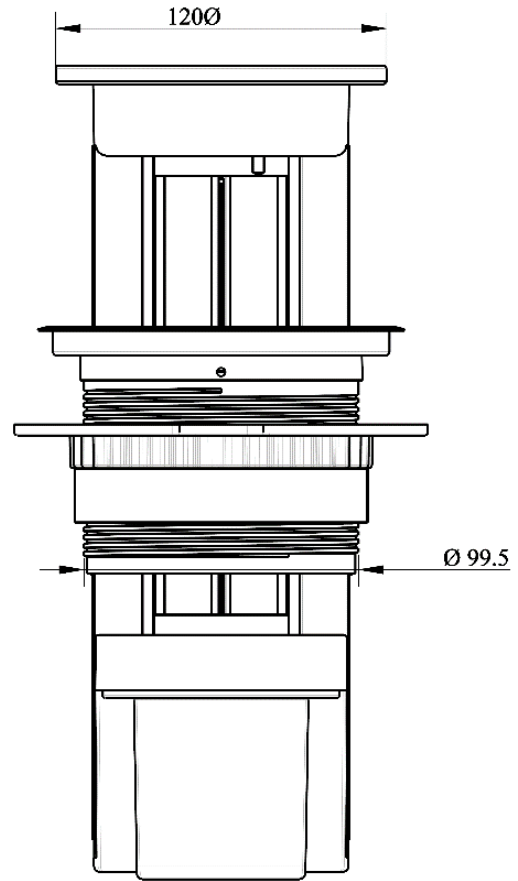

VersaELITE concealed powerdock

IP54 certification
 2 meters cables included
 Stainless steel top
 2 Power sockets + 2 USB -5V (battery recharge)
 UK version/ Type G
 Purpose: Kitchen, Conference room, Hotel, Office

Ip54 tested, meaning water proof when closed.

ø 124 mm

G (UK)

certifications

The VersaElite module embraces a high standard of technological development, with a concealed system bringing electric to kitchen worktops, executive desks and workstations. Expose the sockets as and when required and then push it down freeing up workspace. Gentle pressure can be applied to release/pop up the locking system: Versa Elite, can then be drawn into position by hand. A factory fitted rubber seal prevents water infiltration: it can be used on every worktop.

EPFOLUOS Pte Ltd

Add> 7 Jalan Kilang #01-01 Singapore 159407 T> +65 6376 0983 F> +65 6235 0356 W> epfoluos.com M>sales@epfoluos.com

Dimensions:

Mounting hole

VersaElite Socket without Flush Fit Adaptor

VersaElite with Flush Fit Adaptor