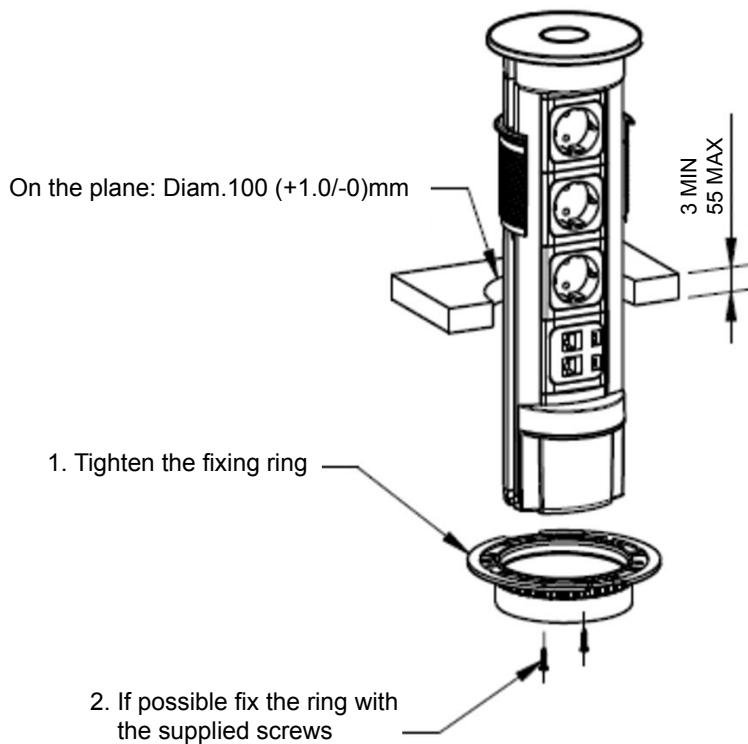

VersaELITE concealed powerdock

IP54 certification
 2 meters cables included
 Stainless steel top
 2 Power sockets + 2 USB -5V (battery recharge)
 UK version/ Type G
 Purpose: Kitchen, Conference room, Hotel, Office

Ip54 tested, meaning water proof when closed.

ø 124 mm

G (UK)

certifications

The VersaElite module embraces a high standard of technological development, with a concealed system bringing electric to kitchen worktops, executive desks and workstations. Expose the sockets as and when required and then push it down freeing up workspace. Gentle pressure can be applied to release/pop up the locking system: Versa Elite, can then be drawn into position by hand. A factory fitted rubber seal prevents water infiltration: it can be used on every worktop.

EPFOLUOS Pte Ltd

Add> 7 Jalan Kilang #01-01 Singapore 159407 T> +65 6376 0983 F> +65 6235 0356 W> epfoluos.com M>sales@epfoluos.com

Dimensions:

Mounting hole

VersaElite Socket without Flush Fit Adaptor

VersaElite with Flush Fit Adaptor