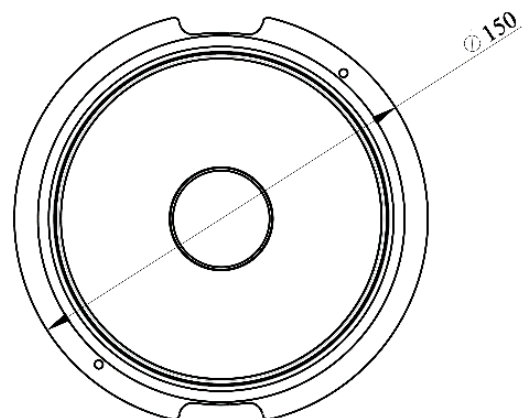

VersaELITE concealed powerdock

IP54 certification
 2 meters cables included
 Stainless steel top
 2 Power sockets + 2 USB -5V (battery recharge)
 UK version/ Type G
 Purpose: Kitchen, Conference room, Hotel, Office

Ip54 tested, meaning water proof when closed.

ø 124 mm

G (UK)

certifications

The VersaElite module embraces a high standard of technological development, with a concealed system bringing electric to kitchen worktops, executive desks and workstations. Expose the sockets as and when required and then push it down freeing up workspace. Gentle pressure can be applied to release/pop up the locking system: Versa Elite, can then be drawn into position by hand. A factory fitted rubber seal prevents water infiltration: it can be used on every worktop.

EPFOLUOS Pte Ltd

Add> 7 Jalan Kilang #01-01 Singapore 159407 T> +65 6376 0983 F> +65 6235 0356 W> epfoluos.com M>sales@epfoluos.com

Dimensions:

Mounting hole

VersaElite Socket without Flush Fit Adaptor

VersaElite with Flush Fit Adaptor