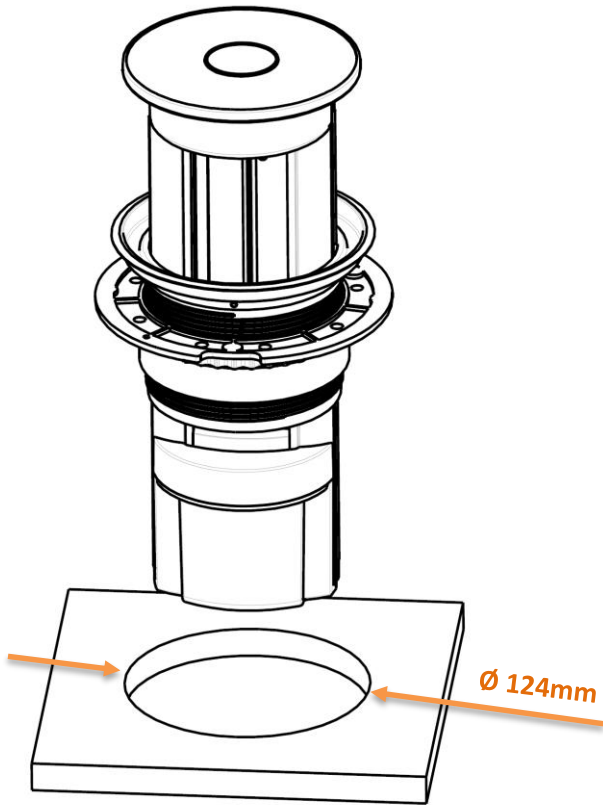

VersaELITE concealed powerdock

IP54 certification
 2 meters cables included
 Stainless steel top
 2 Power sockets + 2 USB -5V (battery recharge)
 UK version/ Type G
 Purpose: Kitchen, Conference room, Hotel, Office

Ip54 tested, meaning water proof when closed.

ø 124 mm

G (UK)

certifications

The VersaElite module embraces a high standard of technological development, with a concealed system bringing electric to kitchen worktops, executive desks and workstations. Expose the sockets as and when required and then push it down freeing up workspace. Gentle pressure can be applied to release/pop up the locking system: Versa Elite, can then be drawn into position by hand. A factory fitted rubber seal prevents water infiltration: it can be used on every worktop.

EPFOLUOS Pte Ltd

Add> 7 Jalan Kilang #01-01 Singapore 159407 T> +65 6376 0983 F> +65 6235 0356 W> epfoluos.com M>sales@epfoluos.com

Dimensions:

Mounting hole

VersaElite Socket without Flush Fit Adaptor

VersaElite with Flush Fit Adaptor