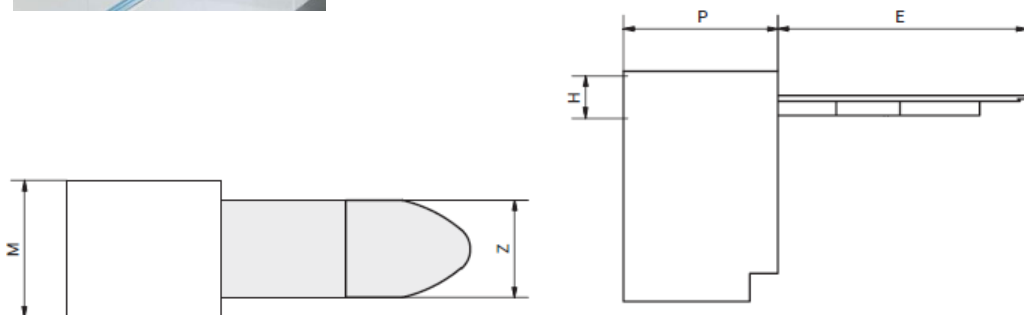

PRUA

Pull-out Ironing Board

- Finishes – Stainless Steel Bronze
- Load capacity – 80 Kg evenly distributed
- Sliding – Aluminium
- Top – Phenolic Birch Plywood
- Origin: Italy

Prua

CODICE CODE	M MIN	P MIN	H MIN	E	Z	SILENT
411/78.1180.22	360	535	150	885	350	78.1180.22